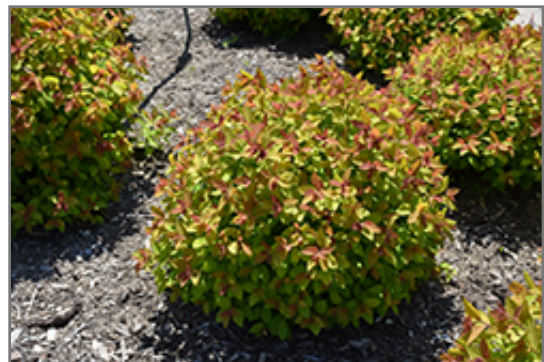

Double Play Big Bang Spirea
Photo courtesy of NetPS Plant Finder